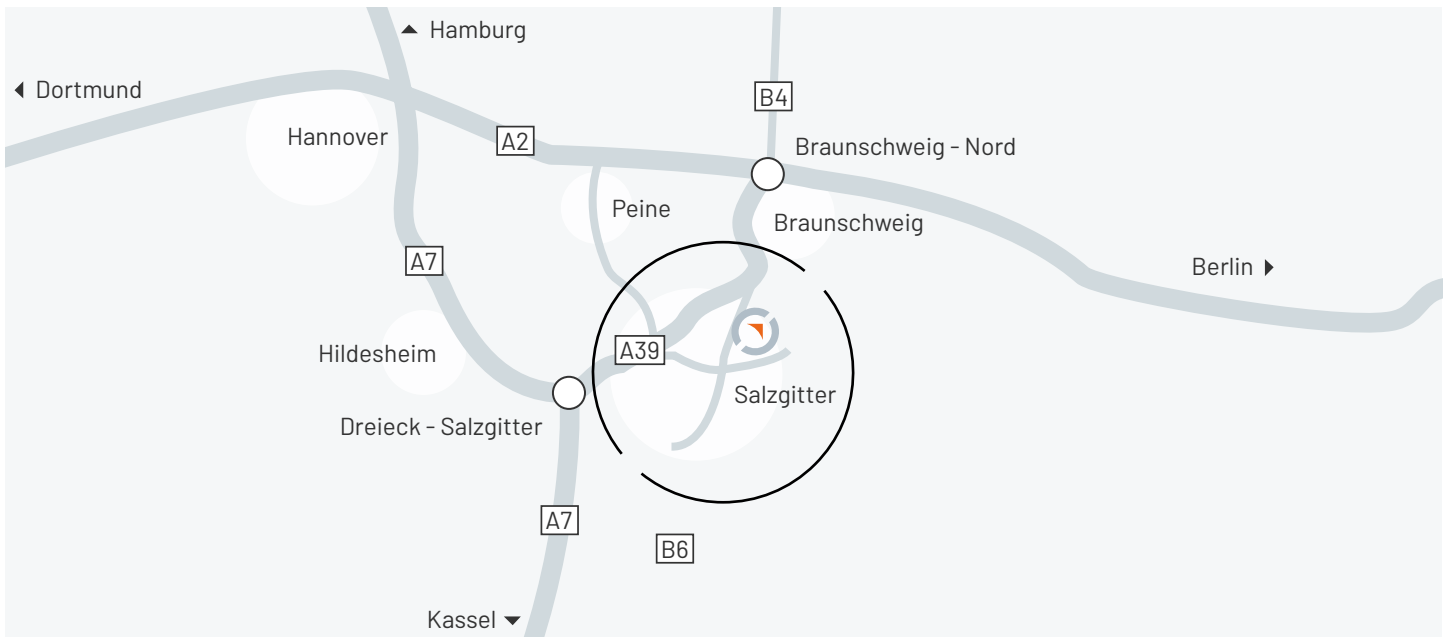

Salzgitter Bauelemente GmbH
Eisenhüttenstraße 99
D-38239 Salzgitter

T +49 5341 21 44 13
F +49 5341 21 57 93

COMING FROM THE A7

take the interchange "Dreieck Salzgitter" onto the A39. Take the exit SZ-Watenstedt (18). Following the two-lane Industriestraße Mitte you will reach the Eisenhüttenstraße after 3 km on the left.

Here you will find the Salzgitter Flachstahl GmbH and the Salzgitter AG.

COMING FROM THE A2

take the interchange "Dreieck Salzgitter" onto the A39. Take the exit SZ-Watenstedt (18). Following the two-lane Industriestraße Mitte you will reach the Eisenhüttenstraße after 3 km on the left.